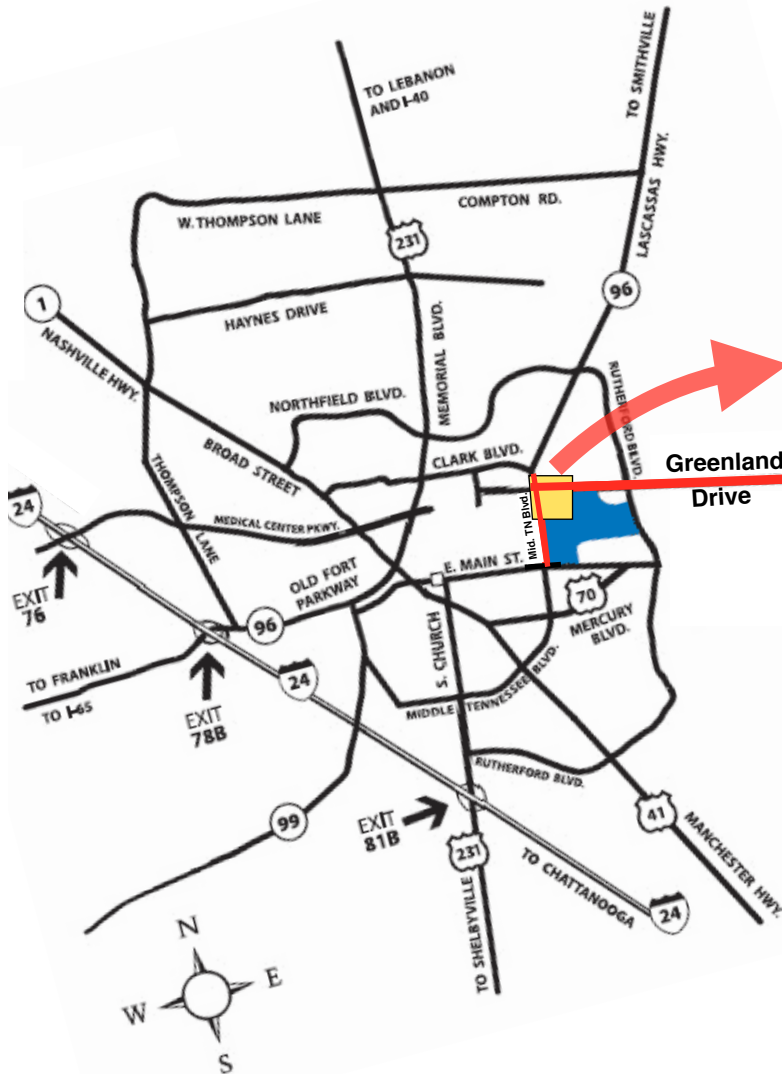

# GSFTA MTSU Main Campus Map

Please be aware that our usual entrance at Faulkinberry is blocked due to construction. Use the Champion Way entrance off Greenland Drive!

The yellow rectangle on the wide map below represents the area of the larger map!

**NOTES:**  
 On your GPS, select *Champion Way!*  
 Look for GS signs when you get on campus!  
 The blue areas are decent parking spaces for any nearby GS auditions.  
 For Dance, Music and Theatre, turn right on Falkinberry,  
 For Visual Art and Film, continue on Champion Way then turn right on Military Memorial