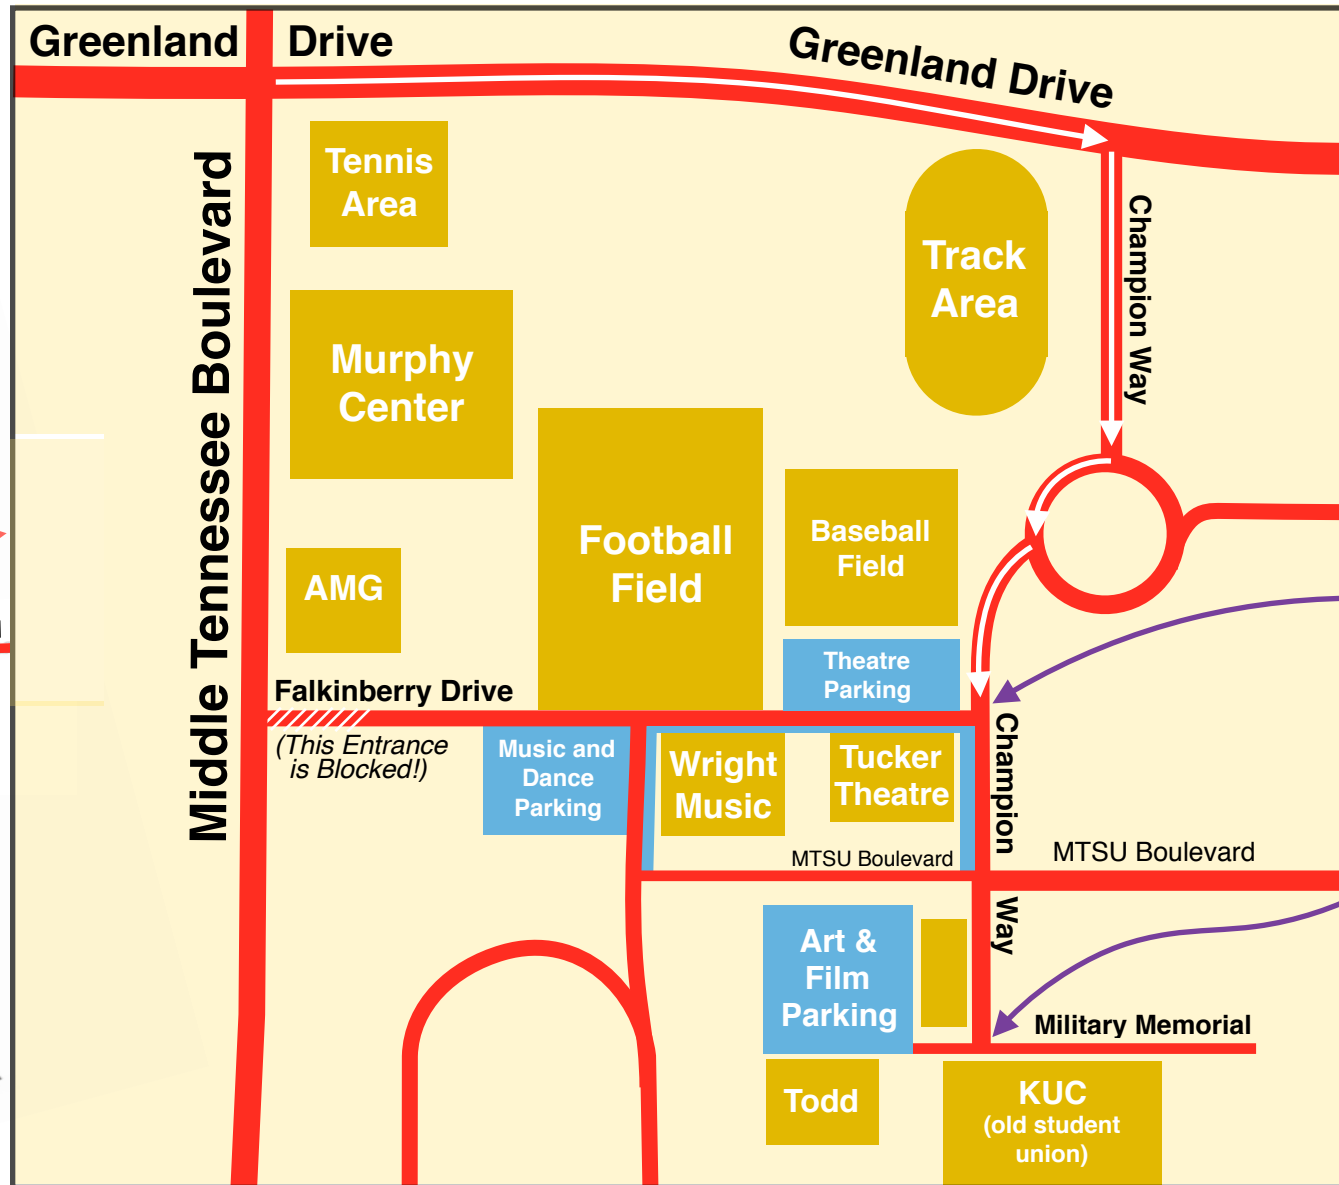

# GSFTA MTSU Main Campus Map

Please be aware that our usual entrance at Faulkinberry is blocked due to construction. Use the Champion Way entrance off Greenland Drive!

The yellow rectangle on the wide map below represents the area of the larger map!

**NOTES:**  
 On your GPS, select *Champion Way!*  
 Look for GS signs when you get on campus!  
 The blue areas are decent parking spaces for any nearby GS auditions.  
 For Dance, Music and Theatre, turn right on Falkinberry,  
 For Visual Art and Film, continue on Champion Way then turn right on Military Memorial